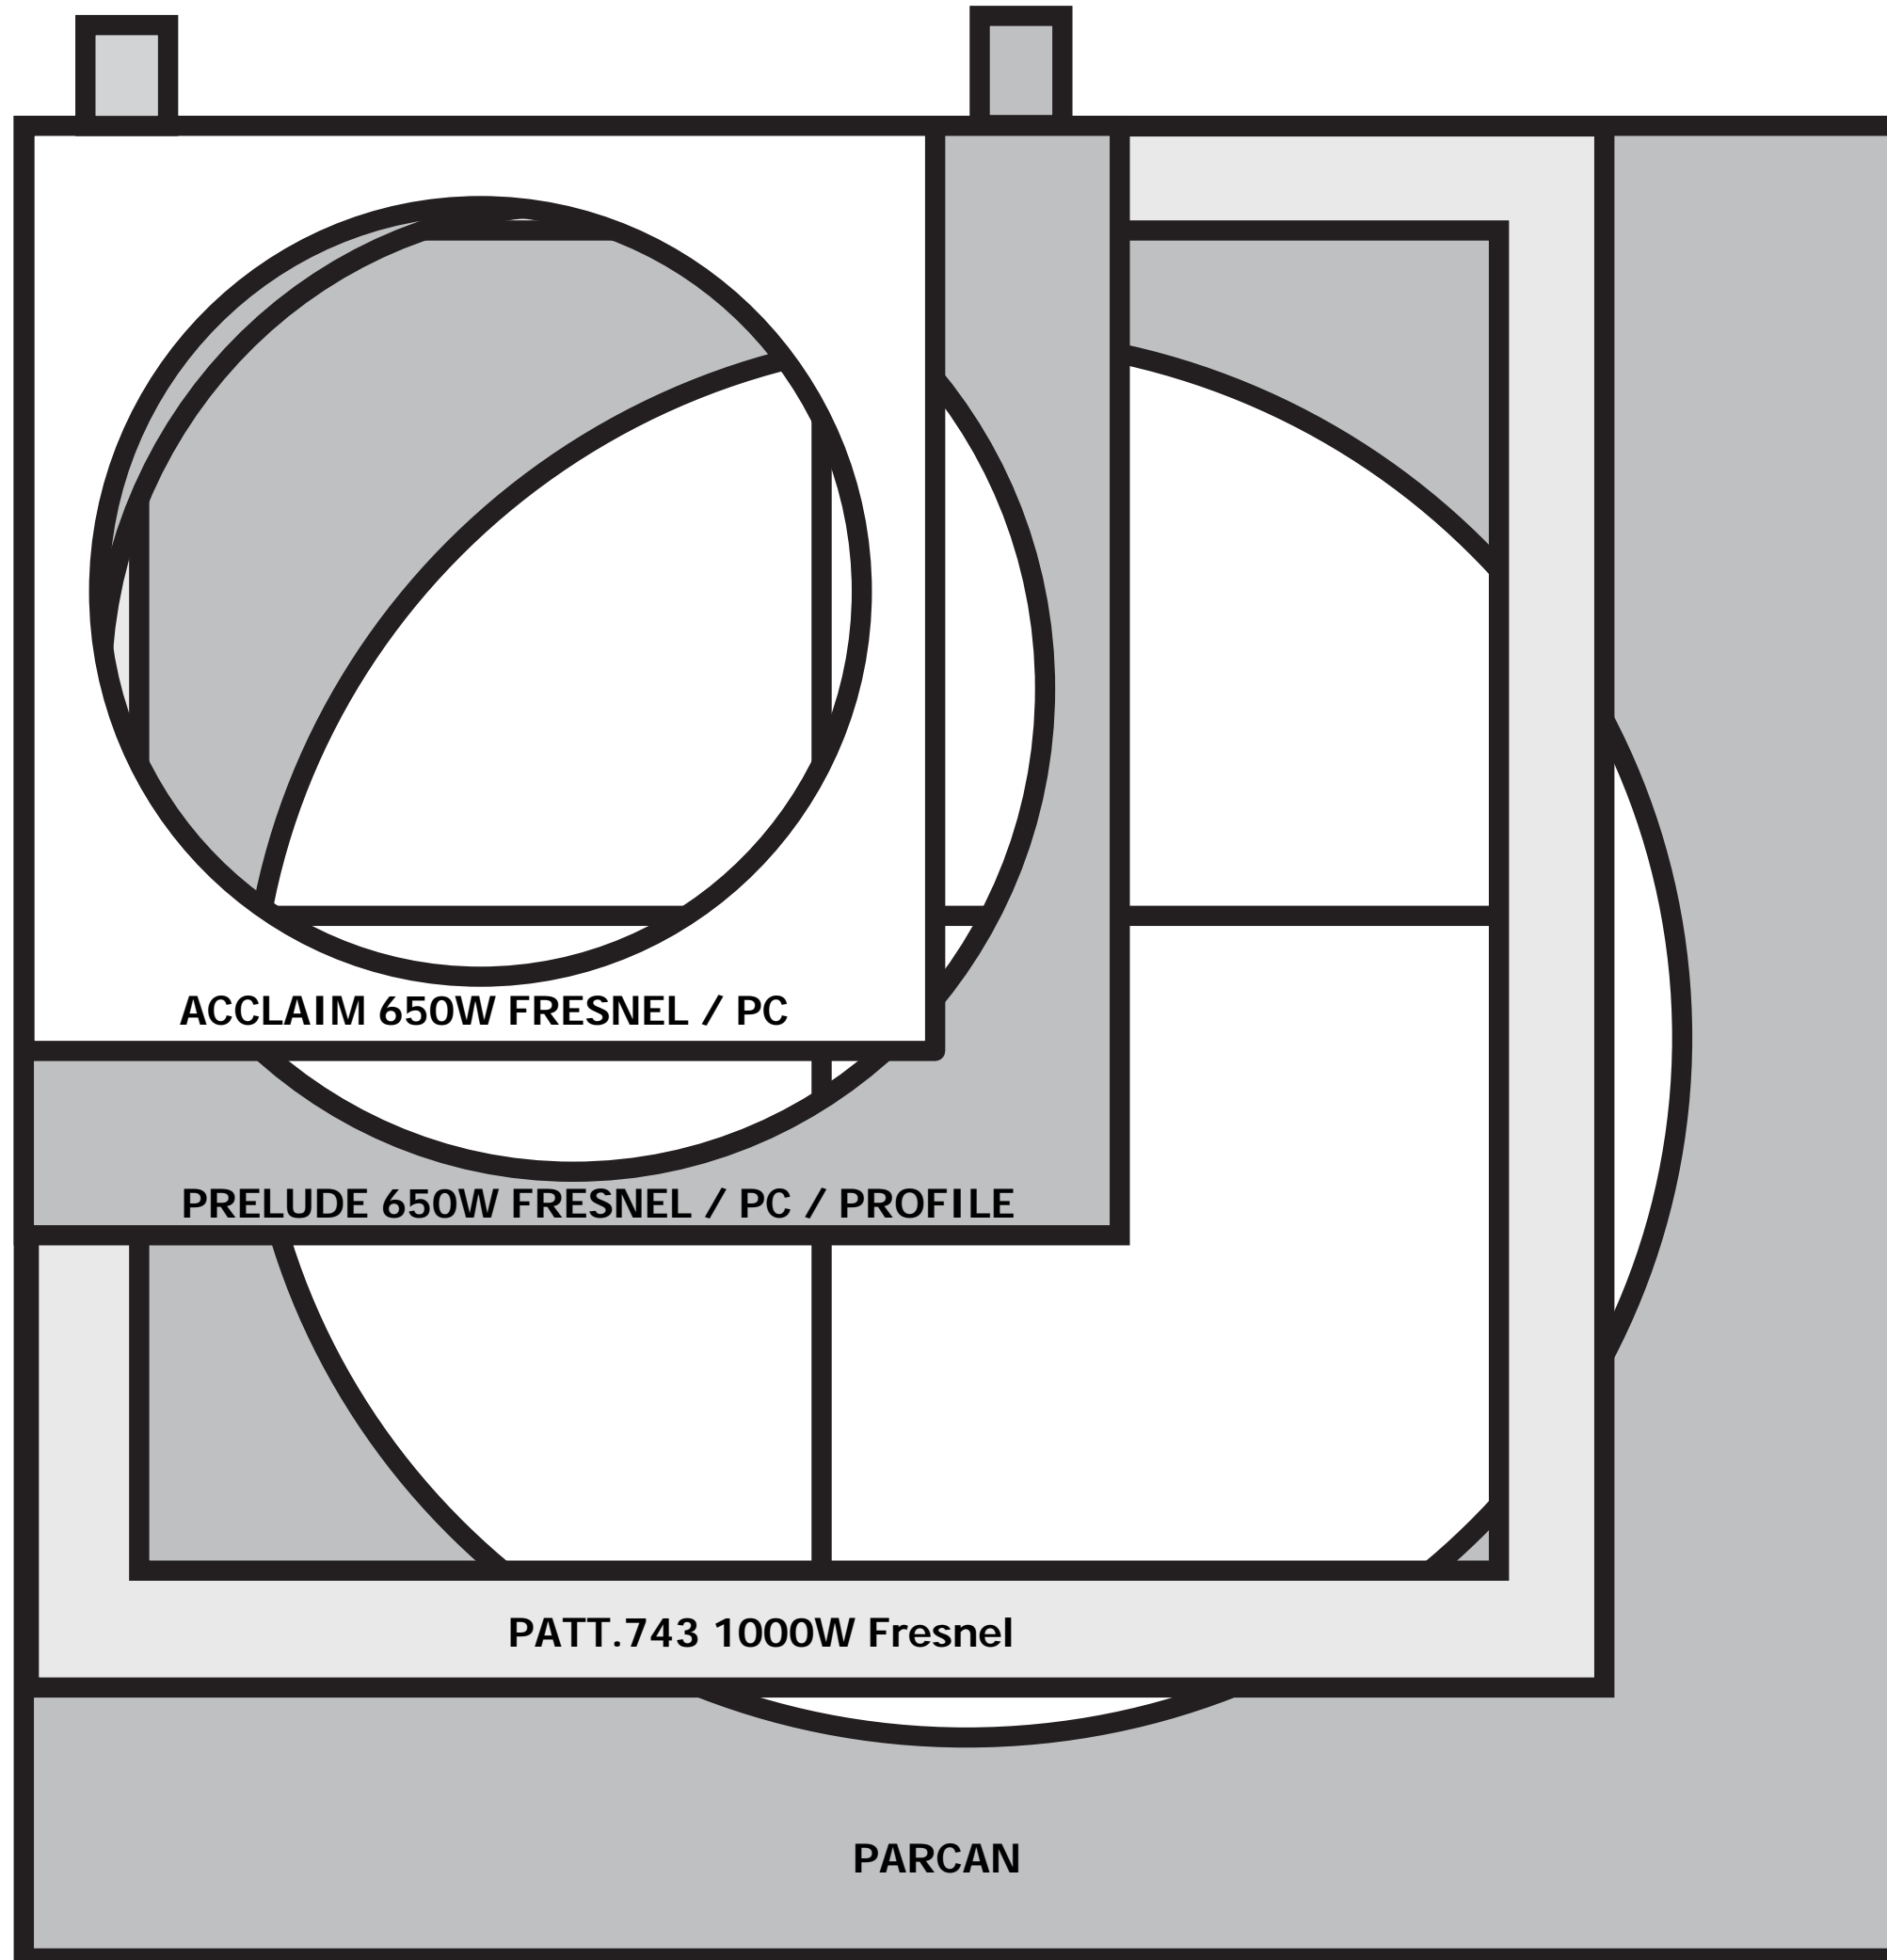

COLOUR SIZES AND FRAMES - Thornlea

GEL SIZE CODES

A = ACCLAIM

P = PRELUDE

743 = PATT 743

PAR = PARCAN

Please keep the gel store
tidy - always file gels away
after use.